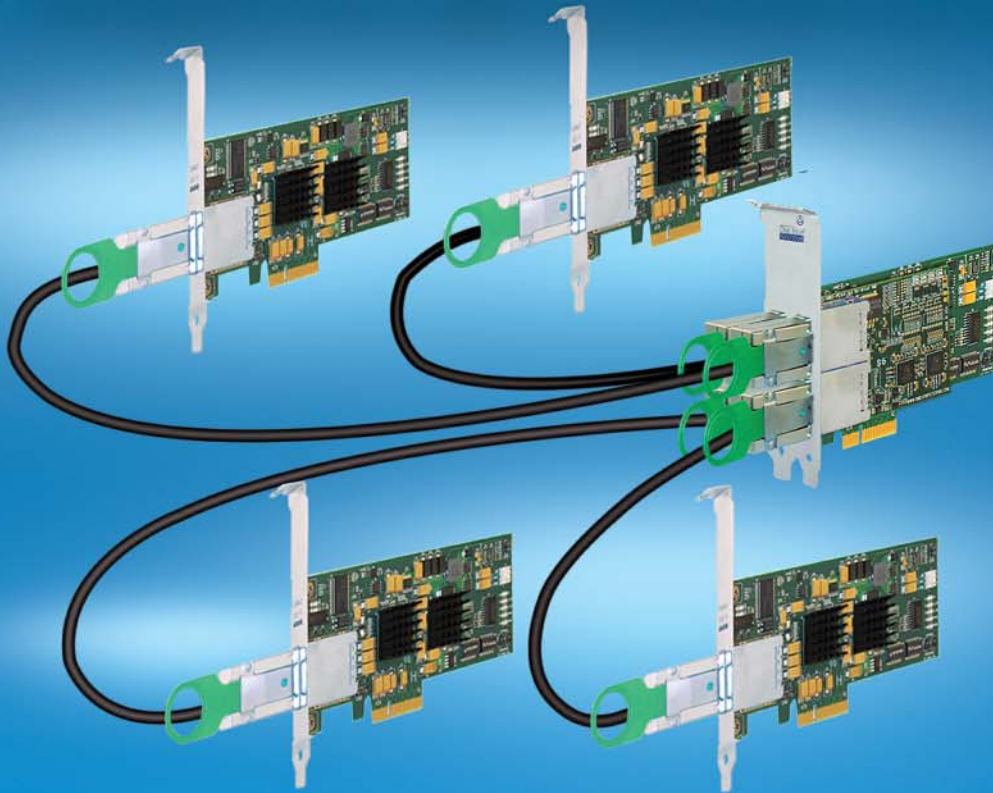

SuperSwitch™ 2

PCI Express-over-cable networking
for 3 to 5 PCs

ONE STOP
SYSTEMS

www.onestopsystems.com

SuperSwitch™ 2

PCI Express-over-cable networking for 3 to 5 PCs

SuperSwitch 2 Features:

- Cable up to five PCs over PCI Express
- Connect any combination of PC's and/or I/O points
 - Data transfers up to 10Gb/s
 - ExpressNet™ driver and software utility enables network communication
- PCIe cables offered in 1m, 2m, 3m, 5m and 7m lengths
- Option: Order the 3U Carrier-Class NEBS-3 Server (shown on front) to use with SuperSwitch. Part #: OSS-SYS-5000

Part #'s: OSS-SS2-3-Xm
OSS-SS2-4-Xm
OSS-SS2-5-Xm

Sales@onestopsystems.com ■ Call Toll free: 1-877-438-2724
2235 Enterprise Street, Suite #110, Escondido, CA 92029