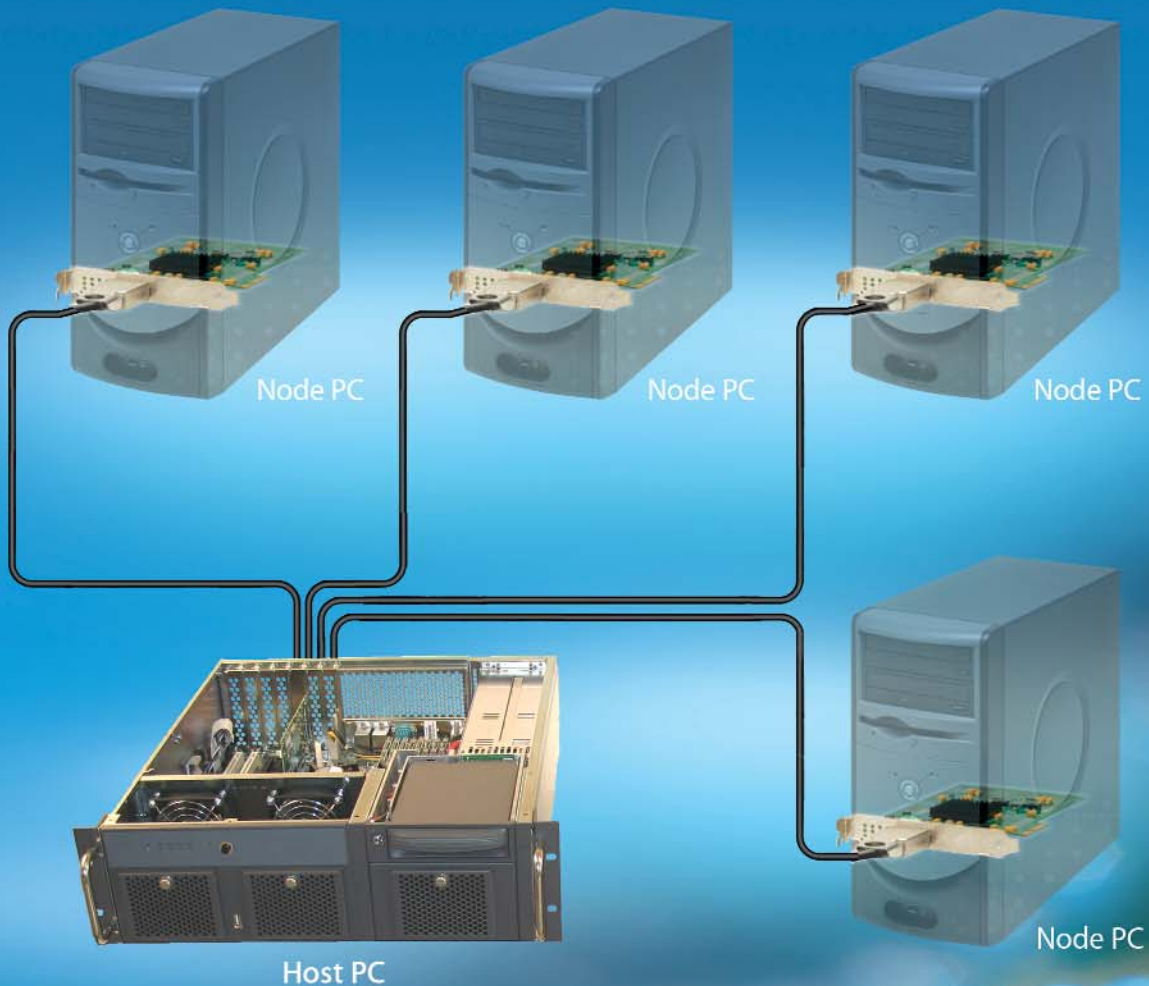

SuperSwitch™ 2

PCI Express-over-cable networking
for 3 to 5 PCs

ONE STOP
SYSTEMS

www.onestopsystems.com

SuperSwitch™ 2

PCI Express-over-cable networking for 3 to 5 PCs

SuperSwitch 2 Features:

- Cable up to five PCs over PCI Express
- Connect any combination of PC's and/or I/O points
 - Data transfers up to 10Gb/s
 - ExpressNet™ driver and software utility enables network communication
- PCIe cables offered in 1m, 2m, 3m, 5m and 7m lengths
- Option: Order the 3U Carrier-Class NEBS-3 Server (shown on front) to use with SuperSwitch. Part #: OSS-SYS-5000