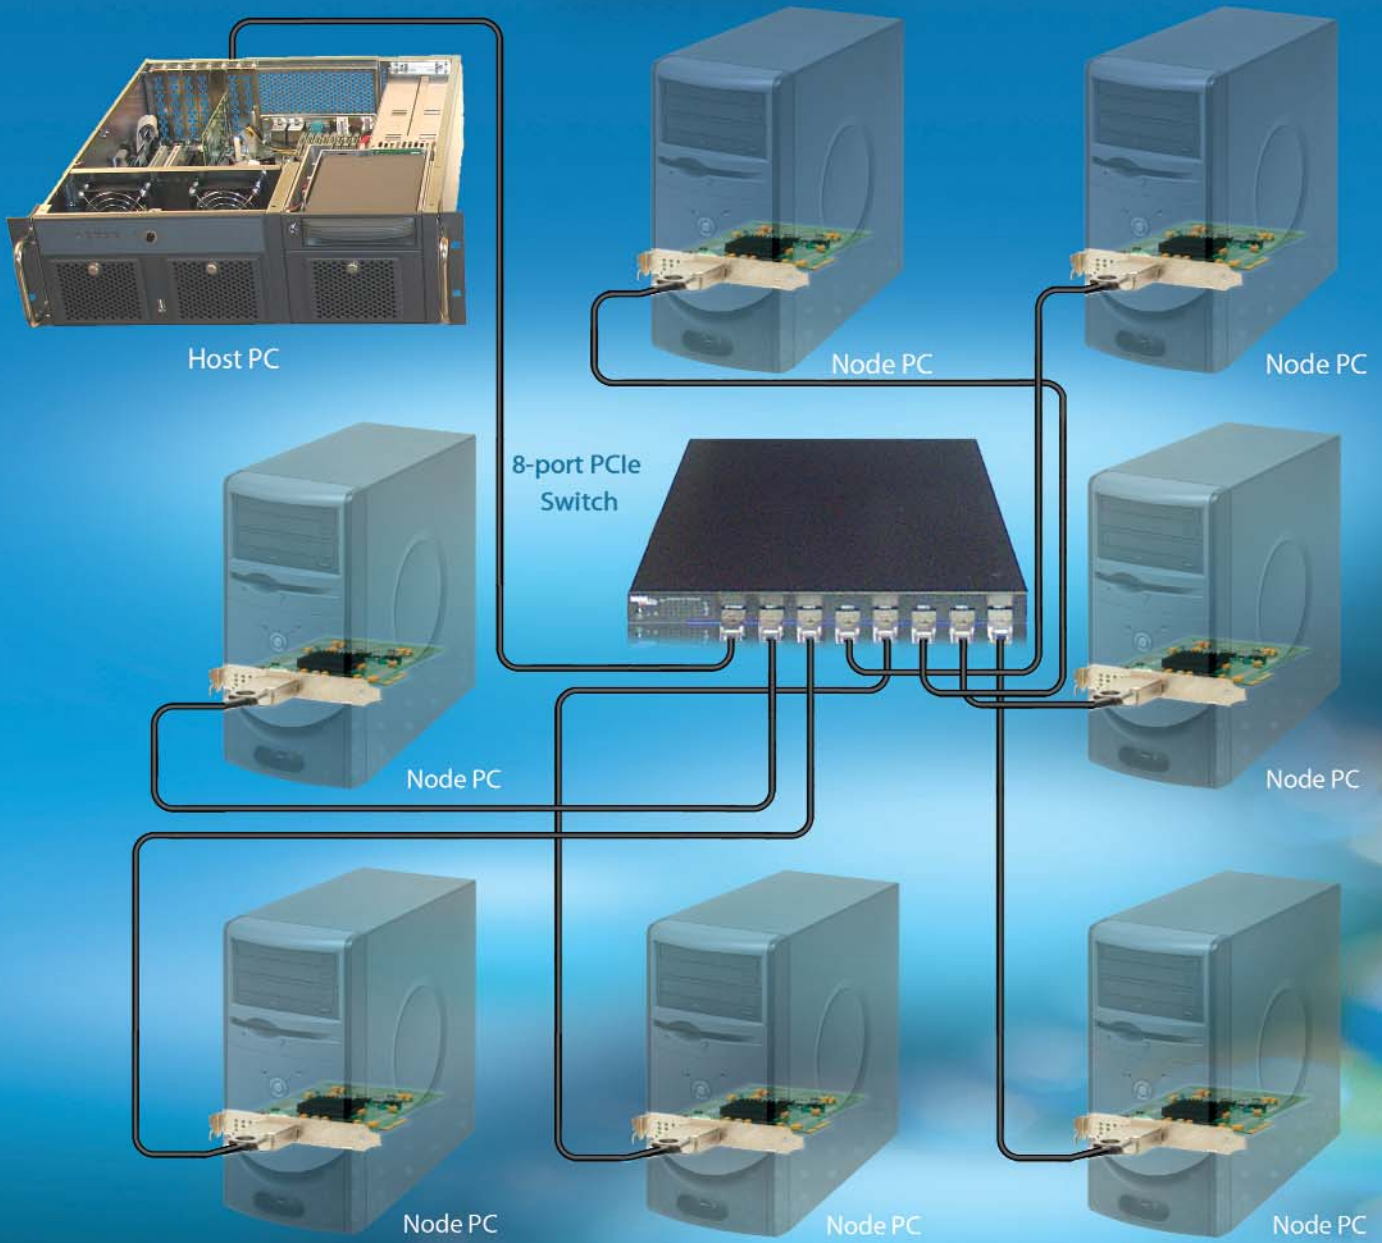

SuperSwitch™ 3

PCI Express-over-cable networking
for 6 to 8 PCs

ONE STOP
SYSTEMS

www.onestopsystems.com

SuperSwitch™ 3

PCI Express-over-cable networking for 6 to 8 PCs

SuperSwitch 3 Features:

- Cable up to eight PCs over PCI Express
- Connect any combination of PCs and/or I/O points
 - Data transfers up to 10Gb/s
 - ExpressNet™ driver and software utility enables network communication
- PCIe cables offered in 1m, 2m, 3m, 5m and 7m lengths