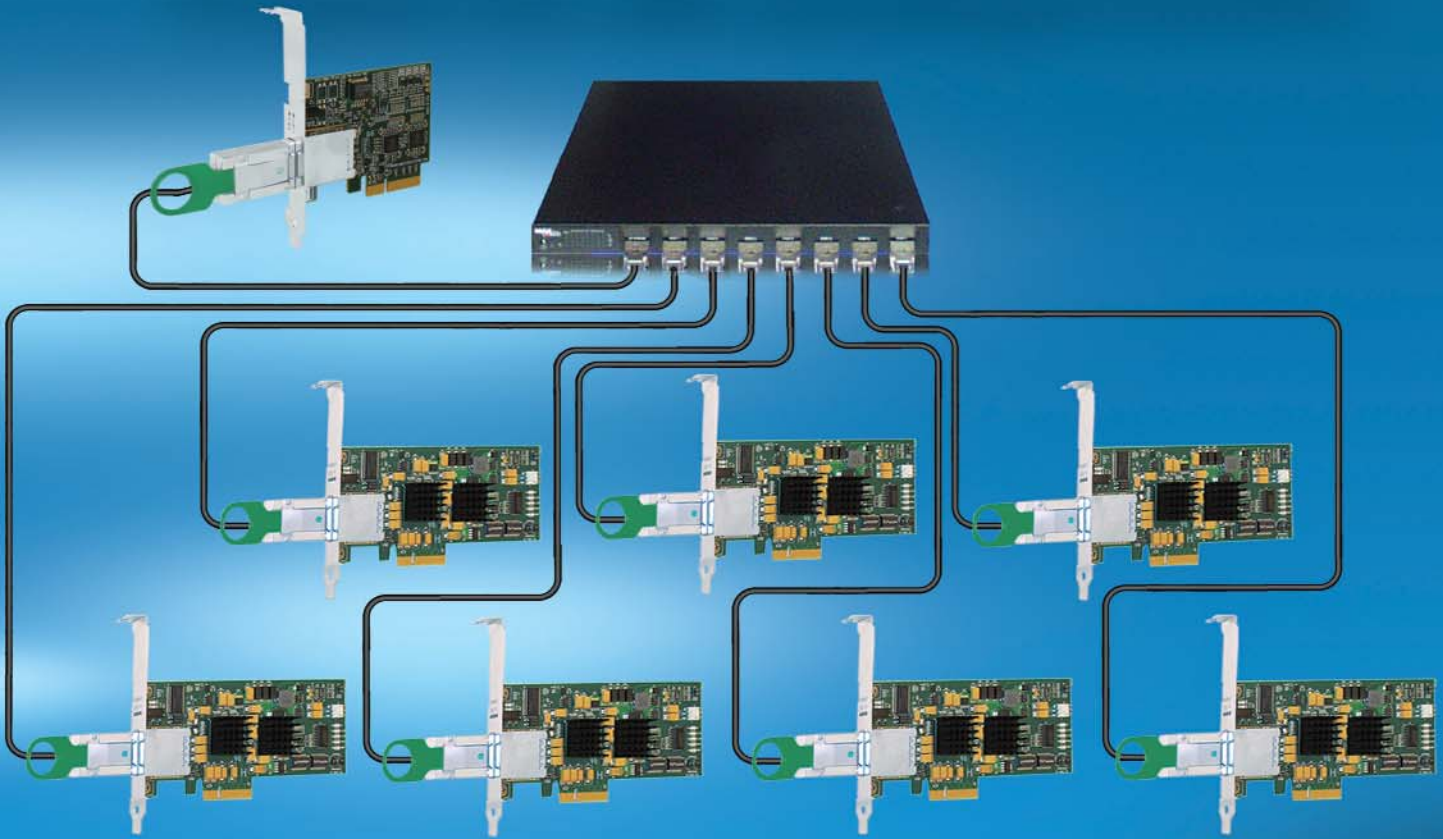

SuperSwitch™ 3

PCI Express-over-cable networking
for 6 to 8 PCs

ONE STOP
SYSTEMS

www.onestopsystems.com

SuperSwitch™ 3

PCI Express-over-cable networking for 6 to 8 PCs

SuperSwitch 3 Features:

- Cable up to eight PCs over PCI Express
- Connect any combination of PCs and/or I/O points
 - Data transfers up to 10Gb/s
 - ExpressNet™ driver and software utility enables network communication
- PCIe cables offered in 1m, 2m, 3m, 5m and 7m lengths

Part #'s: OSS-SS3-6-Xm
OSS-SS3-7-Xm
OSS-SS3-8-Xm

Sales@onestopsystems.com ■ Call Toll free: 1-877-438-2724
2235 Enterprise Street, Suite #110, Escondido, CA 92029