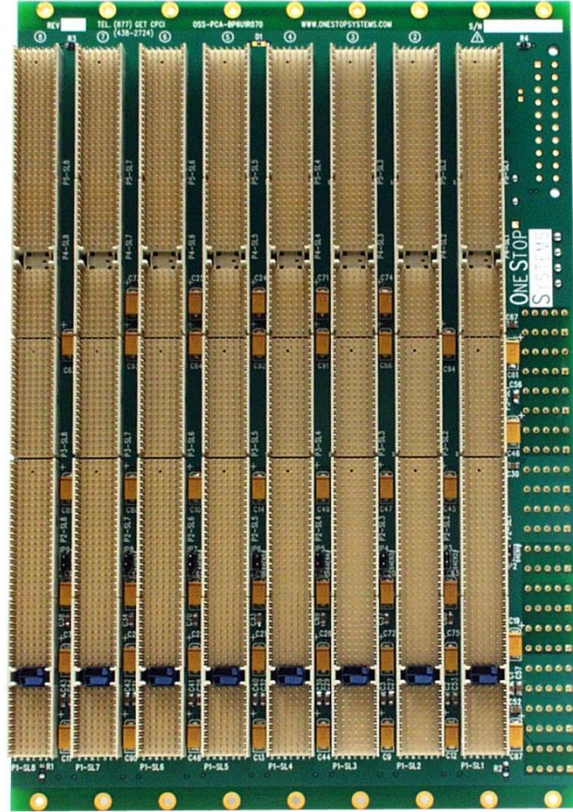

8 Slot 6U CPCI Backplane (R-RIO)

8-slot cPCI Backplane, P1-P5 connectors, RH, RIO.

PN: OSS-CPCI-6U-BP-8-R-RIO

Features

- System slot on right
- Power lugs on right rear
- P1-P2 short tails
- P3-P5 with long tails and shrouds

Specifications

Dimensions	10.317" tall by 7.110" wide
------------	-----------------------------